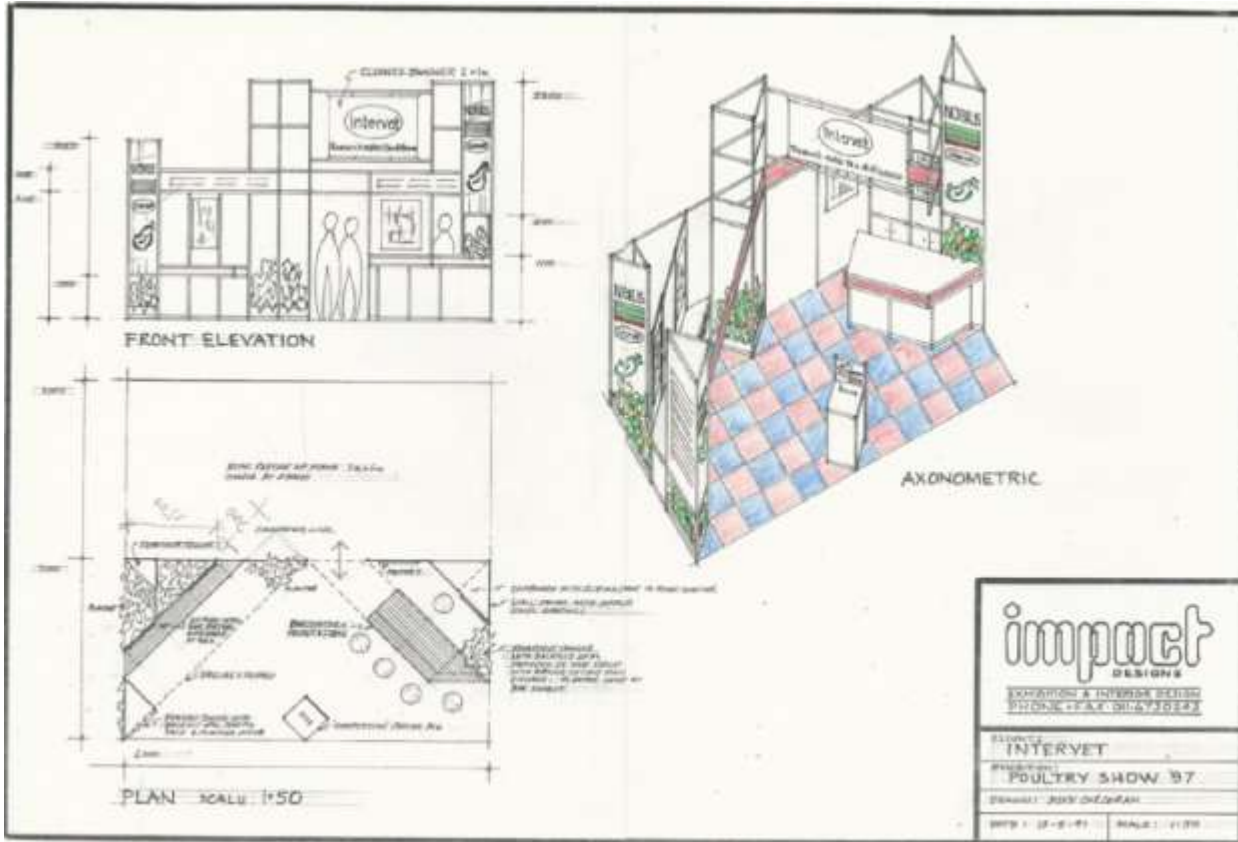

E-SPECTATIONS CONSULTING CC

Admin Office: Colin rd > Kingsburgh > Durban > KZN > South Africa > 4126
[T]+ 27(0)31 9163219 > [F] +27(0)31 9163 [M] 27 (0) 83 442 5950
[E] marinda@e-spectations.com [W] www.e-spectations.com